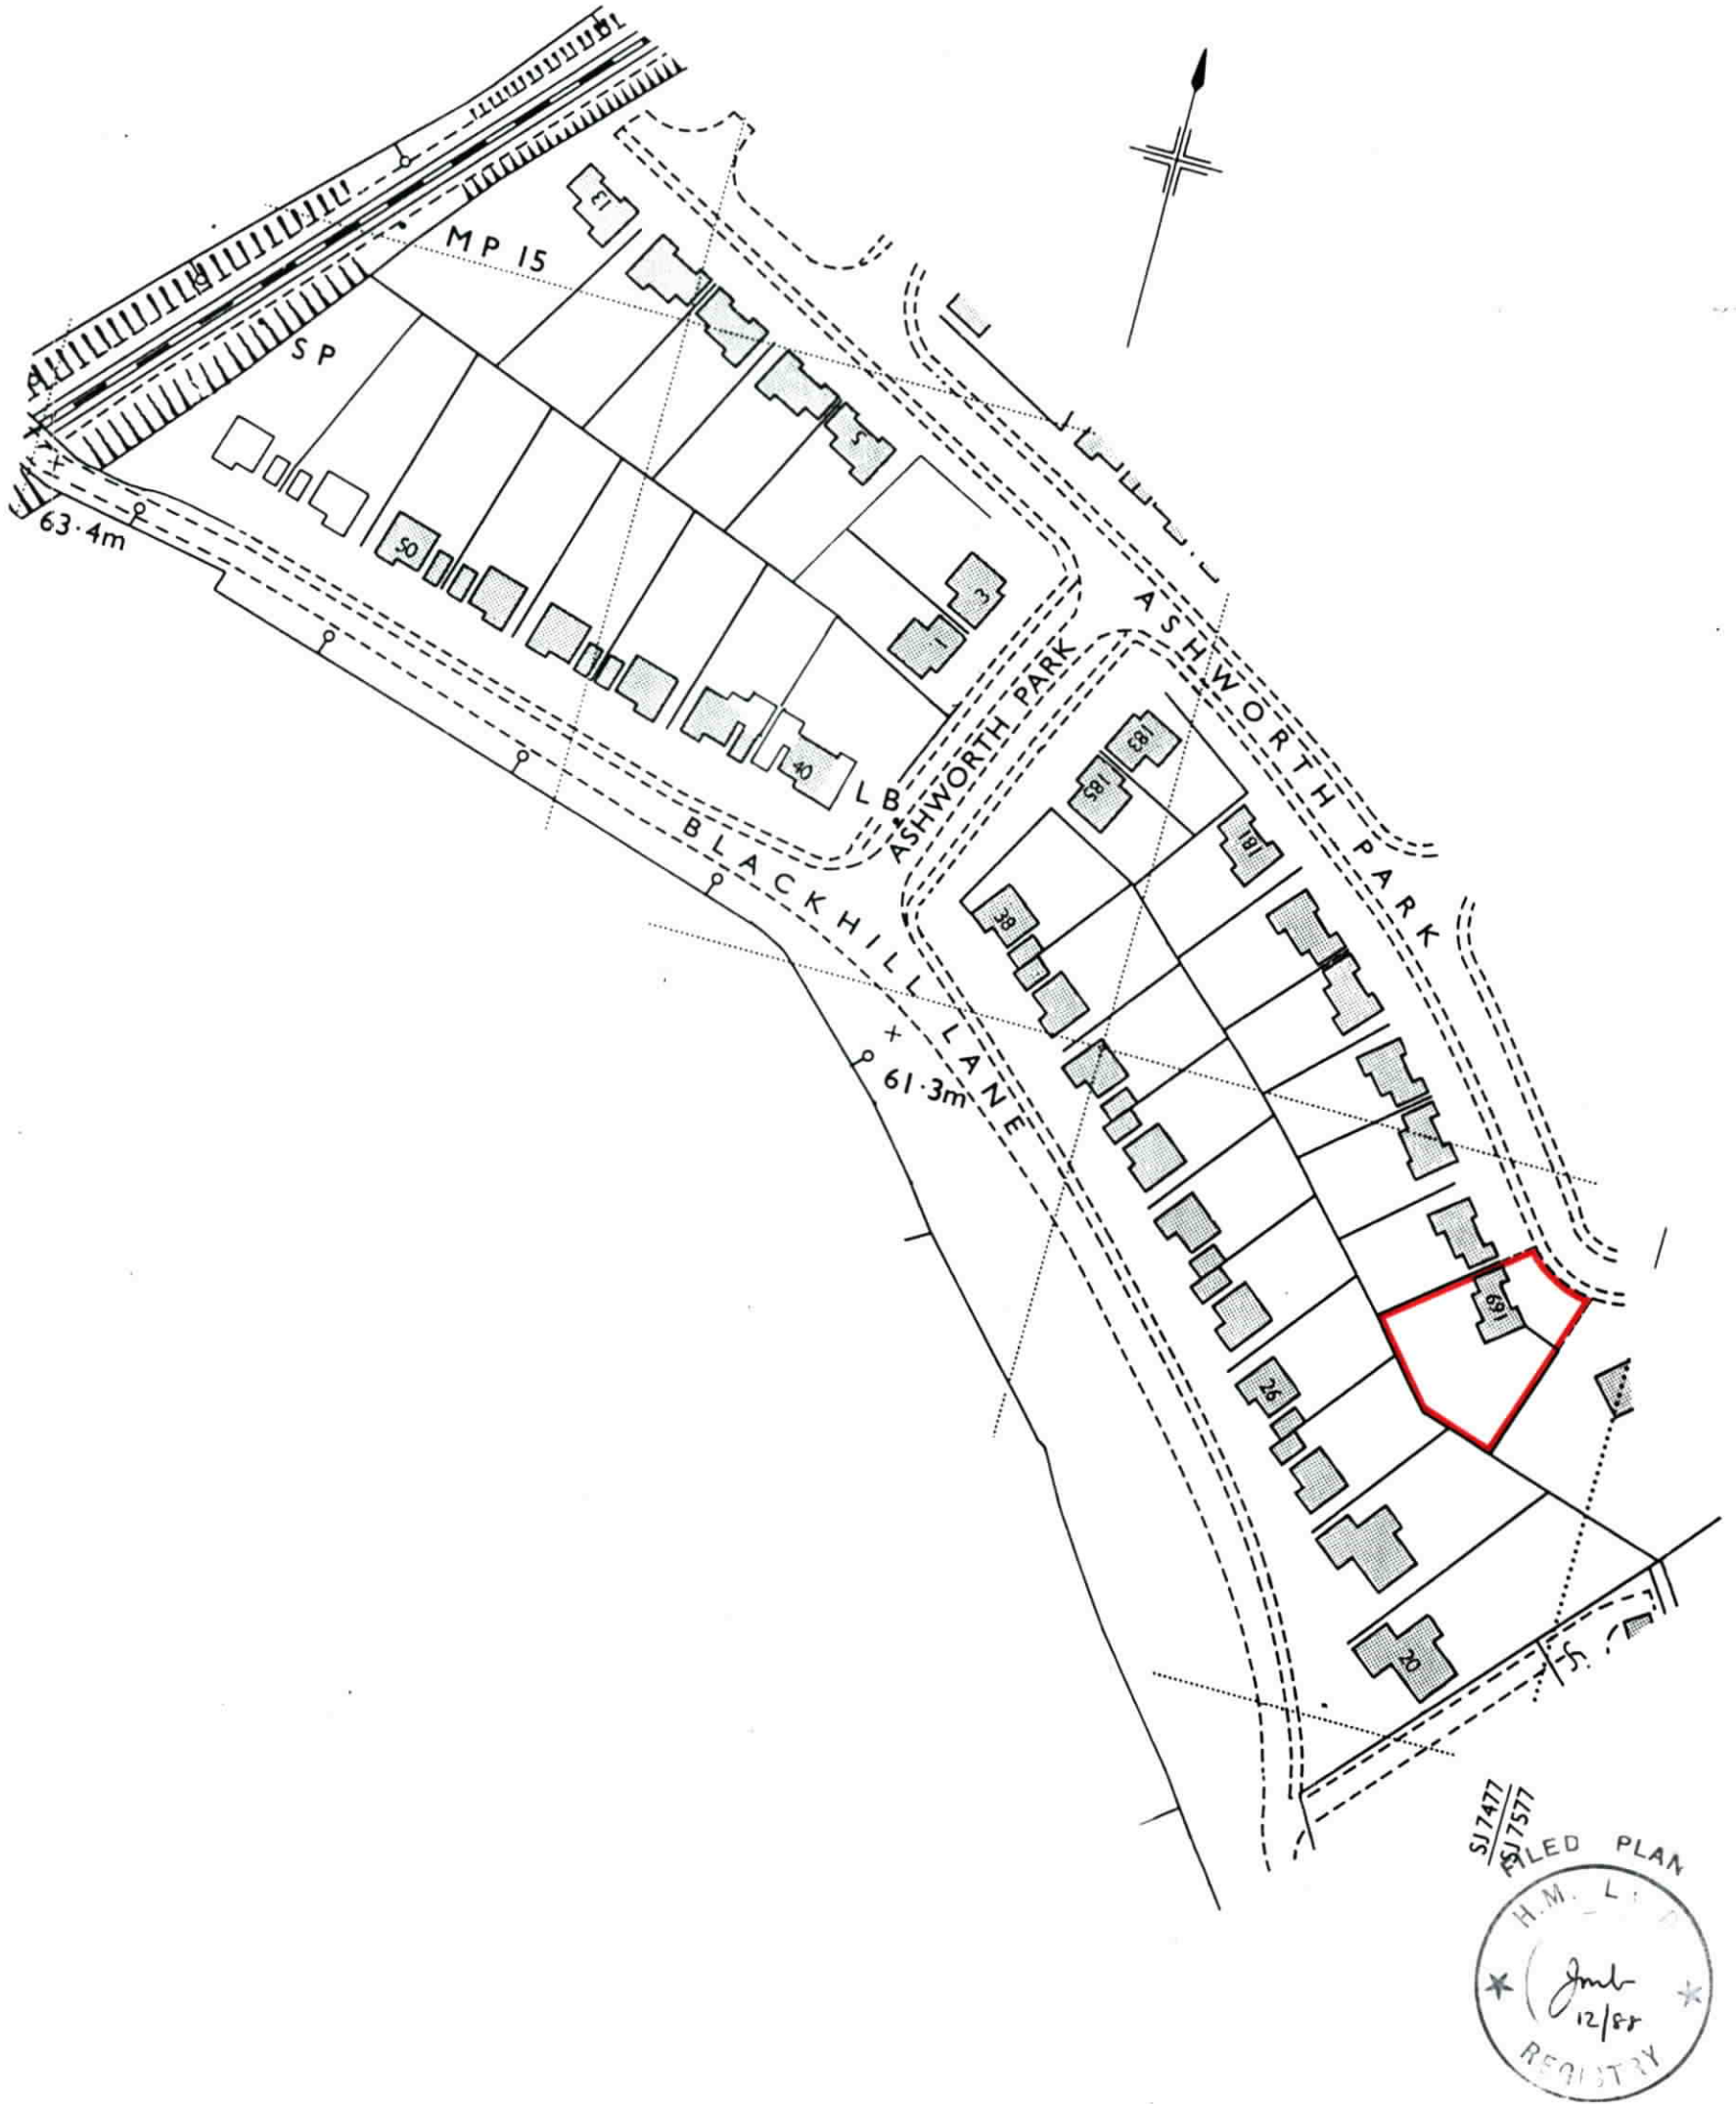

H.M. LAND REGISTRY		TITLE NUMBER	
		<b>CH296409</b>	
ORDNANCE SURVEY PLAN REFERENCE	SJ 7477	SECTION C	Scale 1/1250 Enlarged from 1/2500
COUNTY CHESHIRE	DISTRICT MACCLESFIELD		© Crown copyright 1977

KNUTSFORD PARISH

This is a print of the view of the title plan obtained from HM Land Registry showing the state of the title plan on 30 October 2023 at 09:31:16. This title plan shows the general position, not the exact line, of the boundaries. It may be subject to distortions in scale. Measurements scaled from this plan may not match measurements between the same points on the ground.